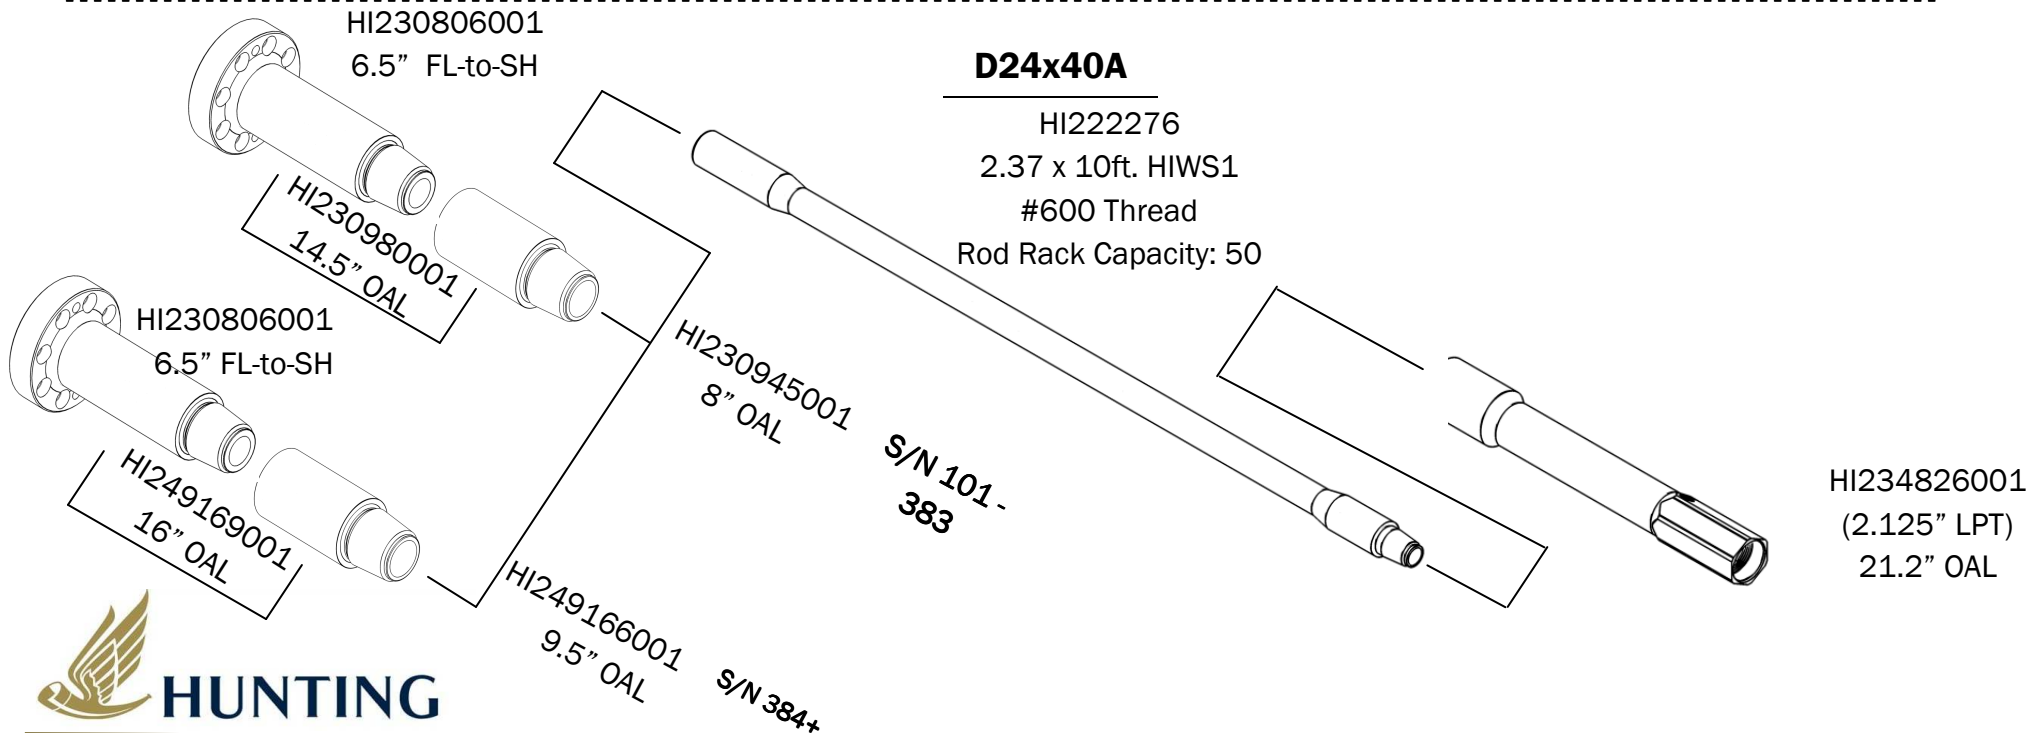

D10x14

FOR USE WITH
INTEGRAL
DRIVE CHUCK

HI296276507
10" OAL

HI219006
1.66 x 10ft. HIWS1
#200 Thread
Rod Rack Capacity: 35

HI276261001
(1.625" LPT)
20" OAL

D10x15

HI296255344 (*)
7" FL-to-SH

HI296255351
6" OAL

FOR USE WITH
INTEGRAL
DRIVE CHUCK

HI296291966
12.6" OAL

HI230993
1.90 x 10ft. HIWS1
#250 Thread
Rod Rack Capacity: 40

HI234840001
(2.125" LPT)
20" OAL

HI240895001
(1.625" LPT)
20" OAL

D20x22

D20x22 Series II

FOR USE WITH
INTEGRAL DRIVE
CHUCK

Vermeer®

D24x40, D24x40A

Component Road Map

Vermeer®

D24x40 Series II

Component Road Map

Possible conversion machine - Confirm thread type before ordering parts

Possible conversion machine
Confirm thread type before ordering

(* indicates non-stock item)

Vermeer®

D50x100, D50x100A

Component Road Map

OR

(*) indicates non-stock item

Vermeer®