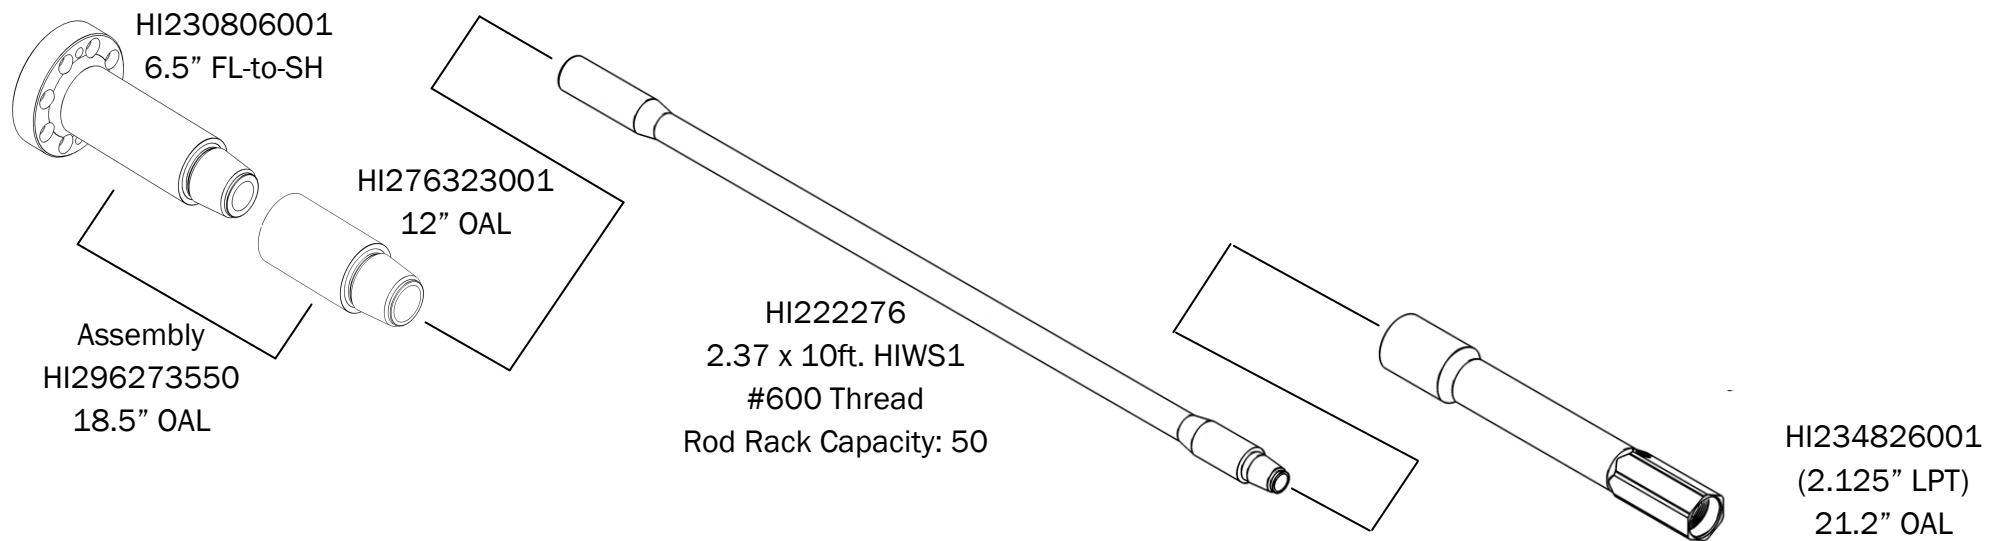

D10x14

FOR USE WITH
INTEGRAL
DRIVE CHUCK

HI296276507
10" OAL

HI219006
1.66 x 10ft. HIWS1
#200 Thread
Rod Rack Capacity: 35

HI276261001
(1.625" LPT)
20" OAL

D10x15

HI296255344 (*)
7" FL-to-SH

HI296255351
6" OAL

FOR USE WITH
INTEGRAL
DRIVE CHUCK

HI296291966
12.6" OAL

HI230993
1.90 x 10ft. HIWS1
#250 Thread
Rod Rack Capacity: 40

HI234840001
(2.125" LPT)
20" OAL

HI240895001
(1.625" LPT)
20" OAL

D20x22

D20x22 Series II

FOR USE WITH
INTEGRAL DRIVE
CHUCK

Vermeer®

D24x40, D24x40A

Component Road Map

Vermeer®

D24x40 Series II

Component Road Map

Possible conversion machine - Confirm thread type before ordering parts

Possible conversion machine
Confirm thread type before ordering

(* indicates non-stock item)

Vermeer®

D50x100, D50x100A

Component Road Map

OR

(*) indicates non-stock item

Vermeer®