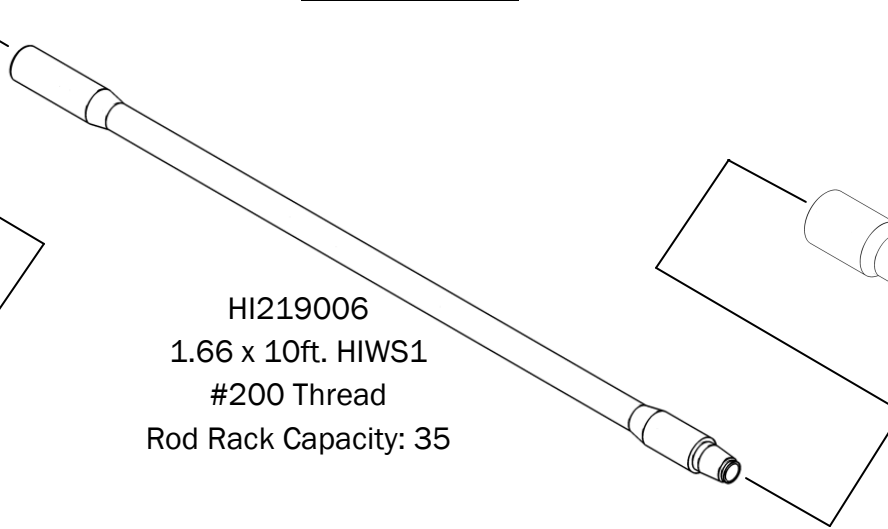

FOR USE WITH
INTEGRAL DRIVE
CHUCK

HI296276507
10" OAL

HI222394
1.315 x 6ft. HIWS1
#200 Thread
Rod Rack Capacity: 25

HI276261001
(1.625" LPT)
20" OAL

D7x11 Series II, D9x13 Series II, D9x13 S3

(* indicates non-stock item)

D10x14

FOR USE WITH
INTEGRAL
DRIVE CHUCK

HI296276507
10" OAL

HI219006
1.66 x 10ft. HIWS1
#200 Thread
Rod Rack Capacity: 35

HI276261001
(1.625" LPT)
20" OAL

D10x15

HI296255344 (*)
7" FL-to-SH

HI296255351
6" OAL

Assembly
HI296255363 (*)
13" OAL
Or One Piece
HI236301001 (*)

HI219006
1.66 x 10ft. HIWS1
#200 Thread
Rod Rack Capacity: 44

HI276261001
(1.625" LPT)
20" OAL

FOR USE WITH
INTEGRAL
DRIVE CHUCK

D16x20 Series II

FOR USE WITH
INTEGRAL
DRIVE CHUCK

HI296291966
12.6" OAL

HI230993
1.90 x 10ft. HIWS1
#250 Thread
Rod Rack Capacity: 40

HI234840001
(2.125" LPT)
20" OAL

HI240895001
(1.625" LPT)
20" OAL

D20x22

D20x22 Series II