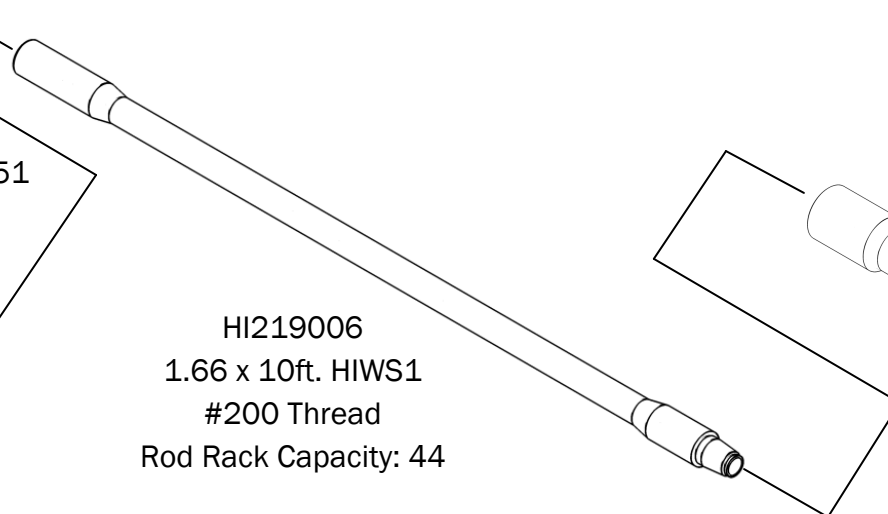

FOR USE WITH
INTEGRAL DRIVE
CHUCK

HI296276507
10" OAL

HI222394
1.315 x 6ft. HIWS1
#200 Thread
Rod Rack Capacity: 25

HI276261001
(1.625" LPT)
20" OAL

D7x11 Series II, D9x13 Series II, D9x13 S3

(* indicates non-stock item)

D10x14

FOR USE WITH
INTEGRAL
DRIVE CHUCK

HI296276507
10" OAL

HI219006
1.66 x 10ft. HIWS1
#200 Thread
Rod Rack Capacity: 35

HI276261001
(1.625" LPT)
20" OAL

D10x15

HI296255344 (*)
7" FL-to-SH

HI296255351
6" OAL

Assembly
HI296255363 (*)
13" OAL
Or One Piece
HI236301001 (*)

HI219006
1.66 x 10ft. HIWS1
#200 Thread
Rod Rack Capacity: 44

HI276261001
(1.625" LPT)
20" OAL

FOR USE WITH
INTEGRAL
DRIVE CHUCK

D16x20 Series II

FOR USE WITH
INTEGRAL
DRIVE CHUCK

HI296291966
12.6" OAL

HI230993
1.90 x 10ft. HIWS1
#250 Thread
Rod Rack Capacity: 40

HI234840001
(2.125" LPT)
20" OAL

HI240895001
(1.625" LPT)
20" OAL

D20x22

D20x22 Series II