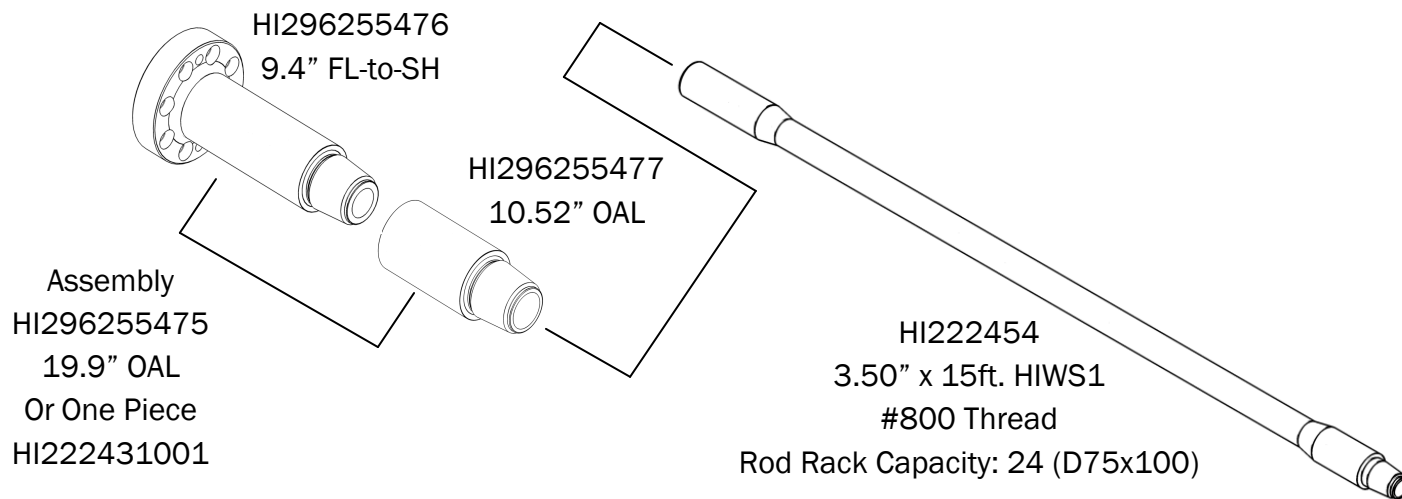

Possible conversion machine
Confirm thread type before ordering

(* indicates non-stock item)

Vermeer®

D50x100, D50x100A

Component Road Map

OR

(*) indicates non-stock item

Vermeer®

D55x100, D75x100

Component Road Map

OR

(* indicates non-stock item)

OR

OR