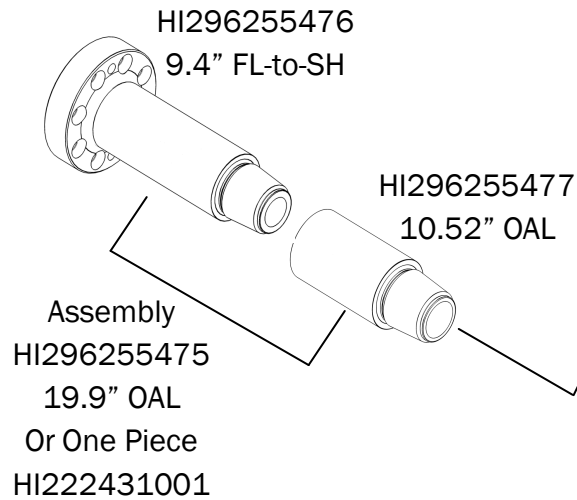

D10x14

FOR USE WITH
INTEGRAL
DRIVE CHUCK

HI296276507
10" OAL

HI219006
1.66 x 10ft. HIWS1
#200 Thread
Rod Rack Capacity: 35

HI276261001
(1.625" LPT)
20" OAL

D10x15

HI296255344 (*)
7" FL-to-SH

HI296255351
6" OAL

FOR USE WITH
INTEGRAL
DRIVE CHUCK

HI296291966
12.6" OAL

HI230993
1.90 x 10ft. HIWS1
#250 Thread
Rod Rack Capacity: 40

HI234840001
(2.125" LPT)
20" OAL

HI240895001
(1.625" LPT)
20" OAL

D20x22

D20x22 Series II

Possible conversion machine
Confirm thread type before ordering

(* indicates non-stock item)

Vermeer®

D50x100, D50x100A

Component Road Map

OR

(*) indicates non-stock item

Vermeer®

D55x100, D75x100

Component Road Map

OR

(* indicates non-stock item)

OR

OR