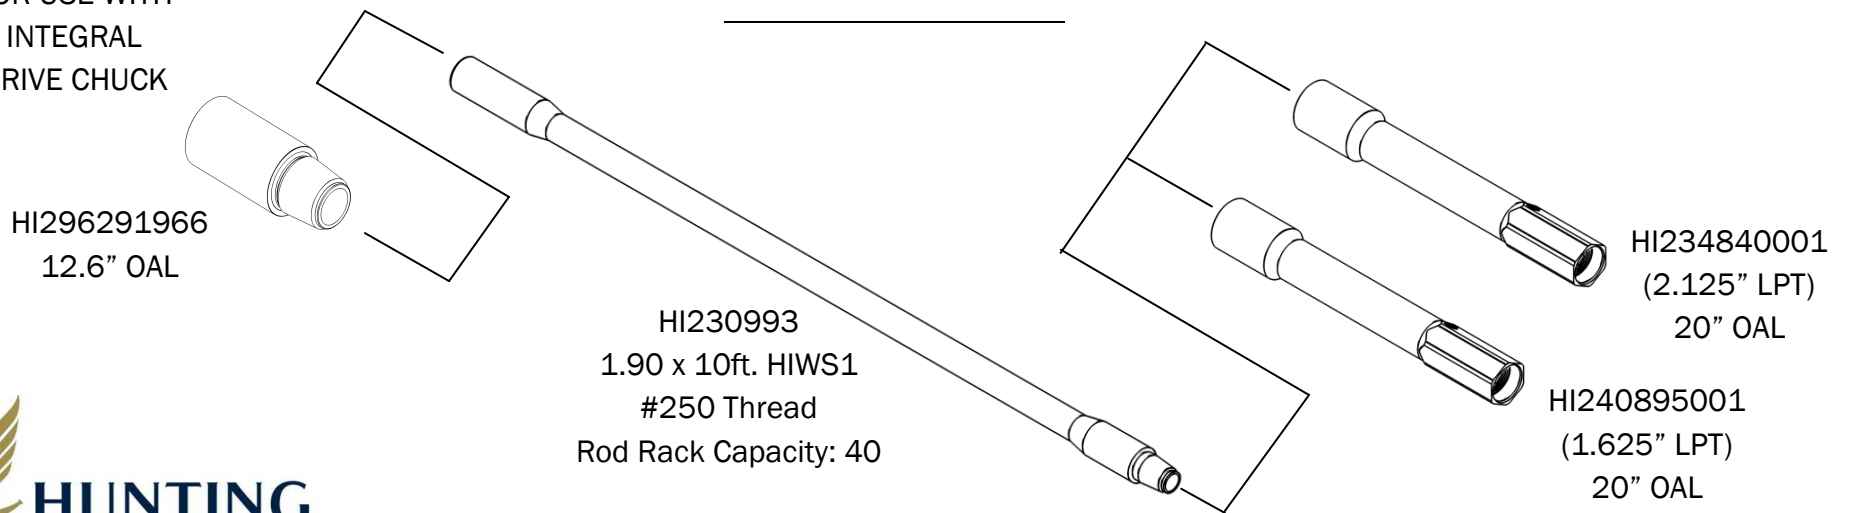

FOR USE WITH
INTEGRAL DRIVE
CHUCK

HI296276507
10" OAL

HI222394
1.315 x 6ft. HIWS1
#200 Thread
Rod Rack Capacity: 25

HI276261001
(1.625" LPT)
20" OAL

D7x11 Series II, D9x13 Series II, D9x13 S3

(* indicates non-stock item)

D10x14

FOR USE WITH
INTEGRAL
DRIVE CHUCK

HI296276507
10" OAL

HI219006
1.66 x 10ft. HIWS1
#200 Thread
Rod Rack Capacity: 35

HI276261001
(1.625" LPT)
20" OAL

D10x15

HI296255344 (*)
7" FL-to-SH

HI296255351
6" OAL

Assembly
HI296255363 (*)
13" OAL
Or One Piece
HI236301001 (*)

HI219006
1.66 x 10ft. HIWS1
#200 Thread
Rod Rack Capacity: 44

HI276261001
(1.625" LPT)
20" OAL

FOR USE WITH
INTEGRAL
DRIVE CHUCK

D16x20 Series II

FOR USE WITH
INTEGRAL
DRIVE CHUCK

HI296291966
12.6" OAL

HI230993
1.90 x 10ft. HIWS1
#250 Thread
Rod Rack Capacity: 40

HI234840001
(2.125" LPT)
20" OAL

HI240895001
(1.625" LPT)
20" OAL

D20x22

D20x22 Series II