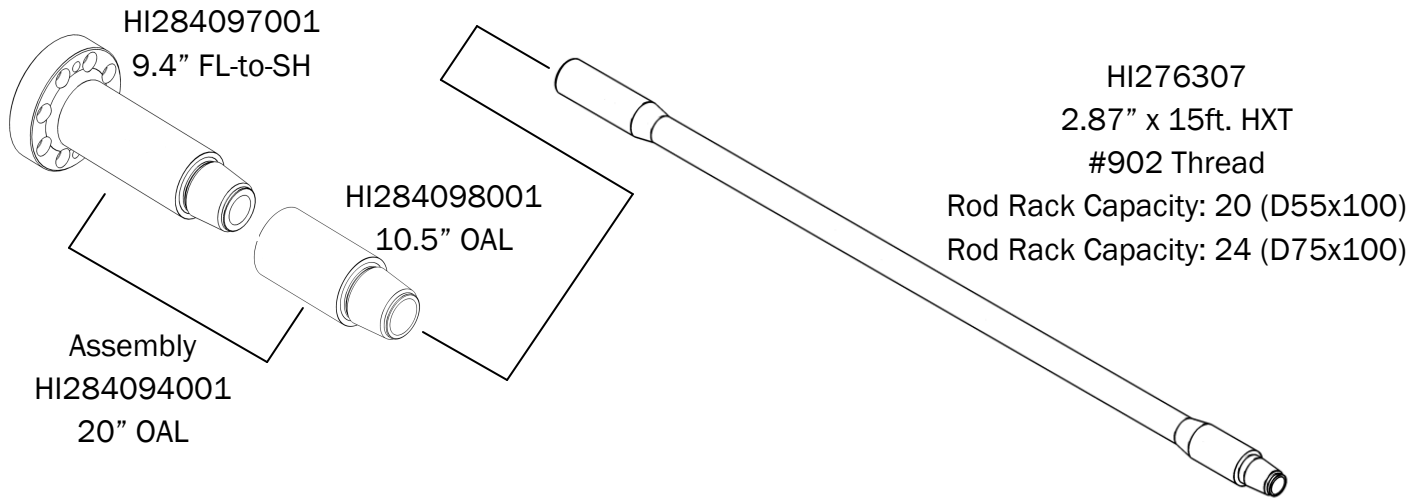

Possible conversion machine
Confirm thread type before ordering

(* indicates non-stock item)

Vermeer®

D50x100, D50x100A

Component Road Map

OR

(*) indicates non-stock item

Vermeer®

D55x100, D75x100

Component Road Map

OR

(* indicates non-stock item)

OR

OR