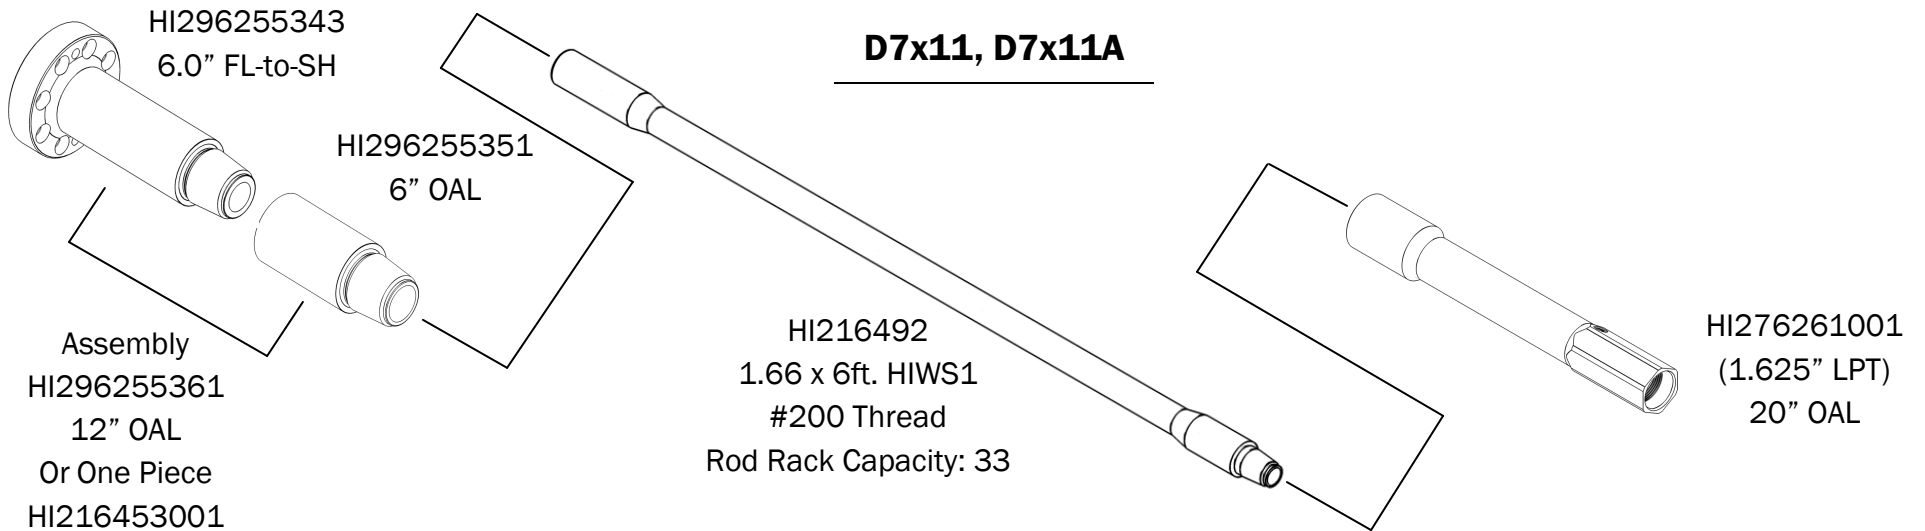

FOR USE WITH
INTEGRAL DRIVE
CHUCK

HI296276507
10" OAL

HI222394
1.315 x 6ft. HIWS1
#200 Thread
Rod Rack Capacity: 25

HI276261001
(1.625" LPT)
20" OAL

D7x11 Series II, D9x13 Series II, D9x13 S3

(* indicates non-stock item)

D10x14

FOR USE WITH
INTEGRAL
DRIVE CHUCK

HI296276507
10" OAL

HI219006
1.66 x 10ft. HIWS1
#200 Thread
Rod Rack Capacity: 35

HI276261001
(1.625" LPT)
20" OAL

D10x15

HI296255344 (*)
7" FL-to-SH

HI296255351
6" OAL

Assembly
HI296255363 (*)
13" OAL
Or One Piece
HI236301001 (*)

HI219006
1.66 x 10ft. HIWS1
#200 Thread
Rod Rack Capacity: 44

HI276261001
(1.625" LPT)
20" OAL

FOR USE WITH
INTEGRAL
DRIVE CHUCK

D16x20 Series II

FOR USE WITH
INTEGRAL
DRIVE CHUCK

HI296291966
12.6" OAL

HI230993
1.90 x 10ft. HIWS1
#250 Thread
Rod Rack Capacity: 40

HI234840001
(2.125" LPT)
20" OAL

HI240895001
(1.625" LPT)
20" OAL

D20x22

D20x22 Series II