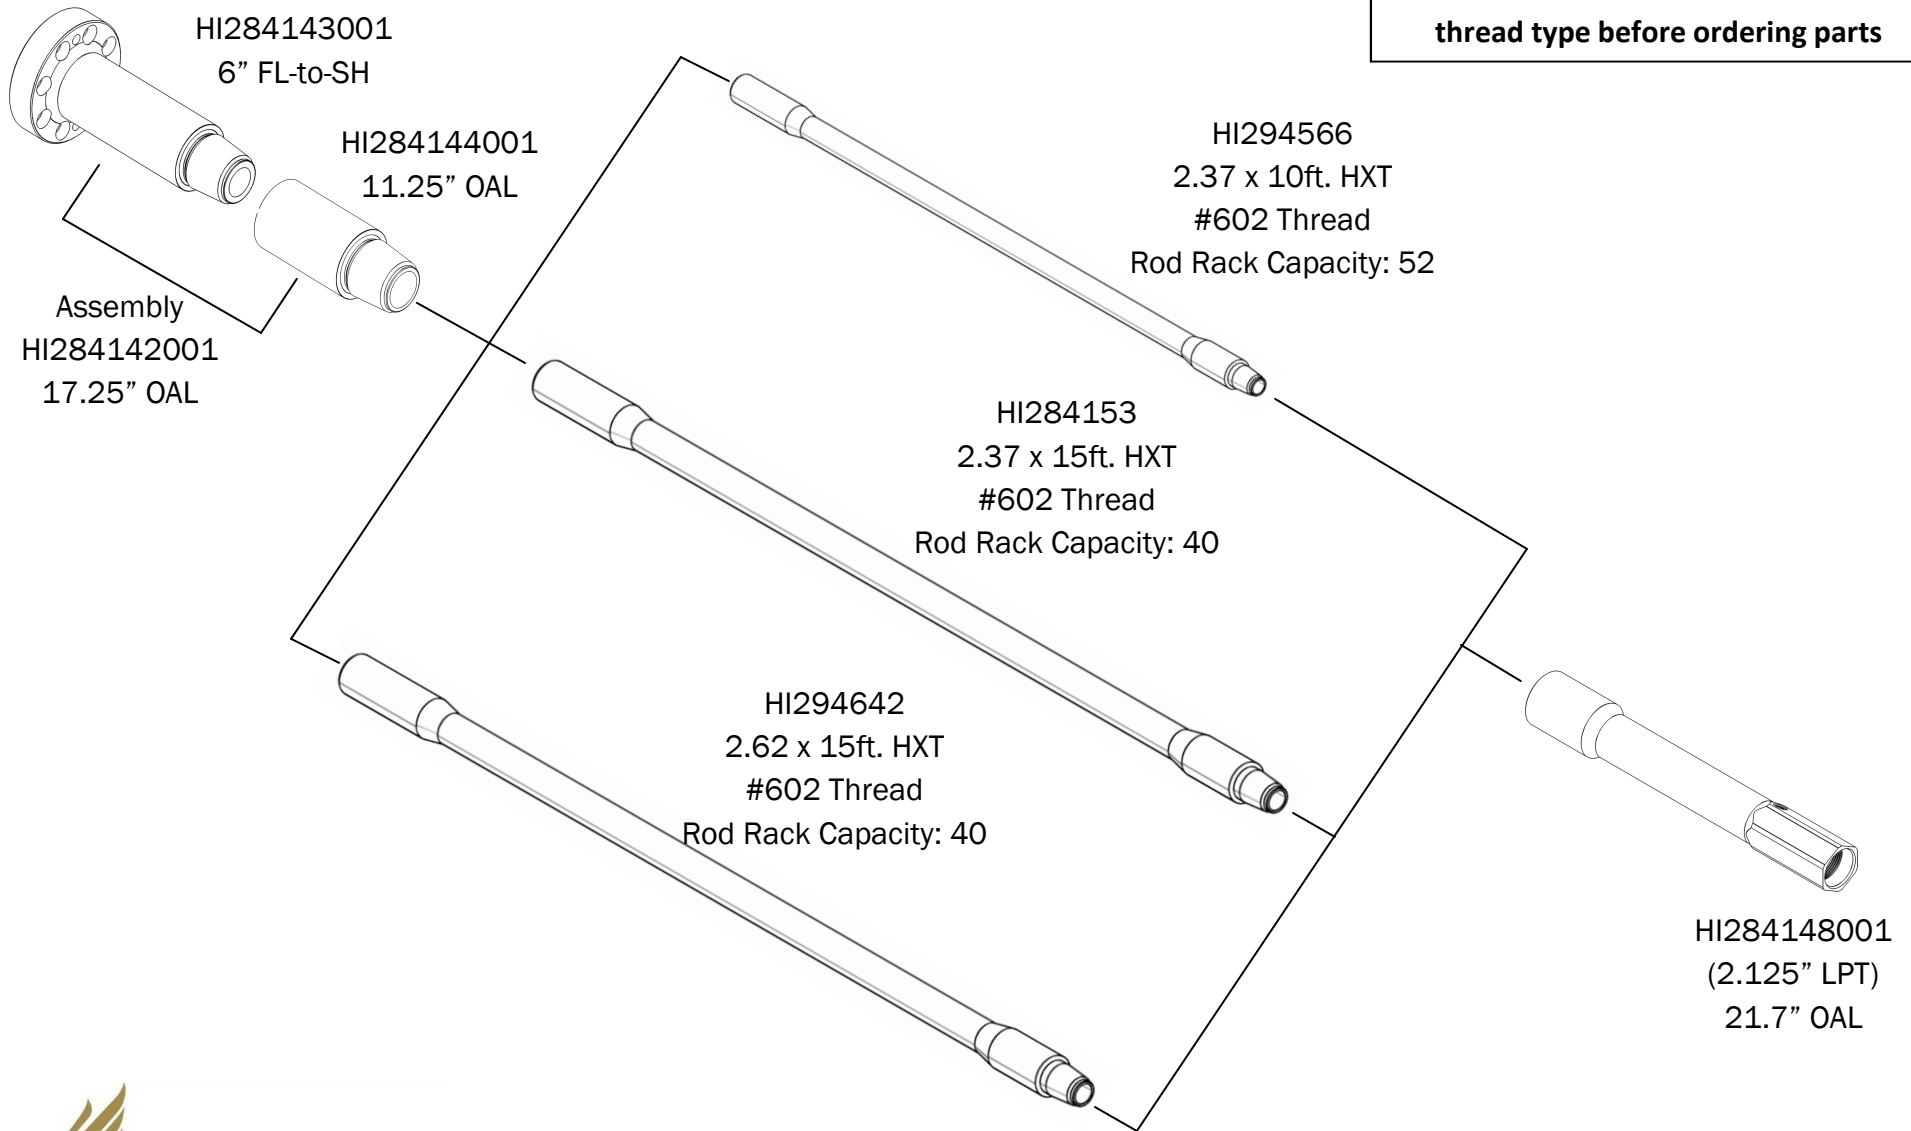

FOR USE WITH
INTEGRAL DRIVE
CHUCK

Vermeer®

D24x40, D24x40A

Component Road Map

Vermeer®

D24x40 Series II

Component Road Map

Possible conversion machine - Confirm thread type before ordering parts

Possible conversion machine
Confirm thread type before ordering

(* indicates non-stock item)

Vermeer®

D50x100, D50x100A

Component Road Map

OR

(*) indicates non-stock item

Vermeer®