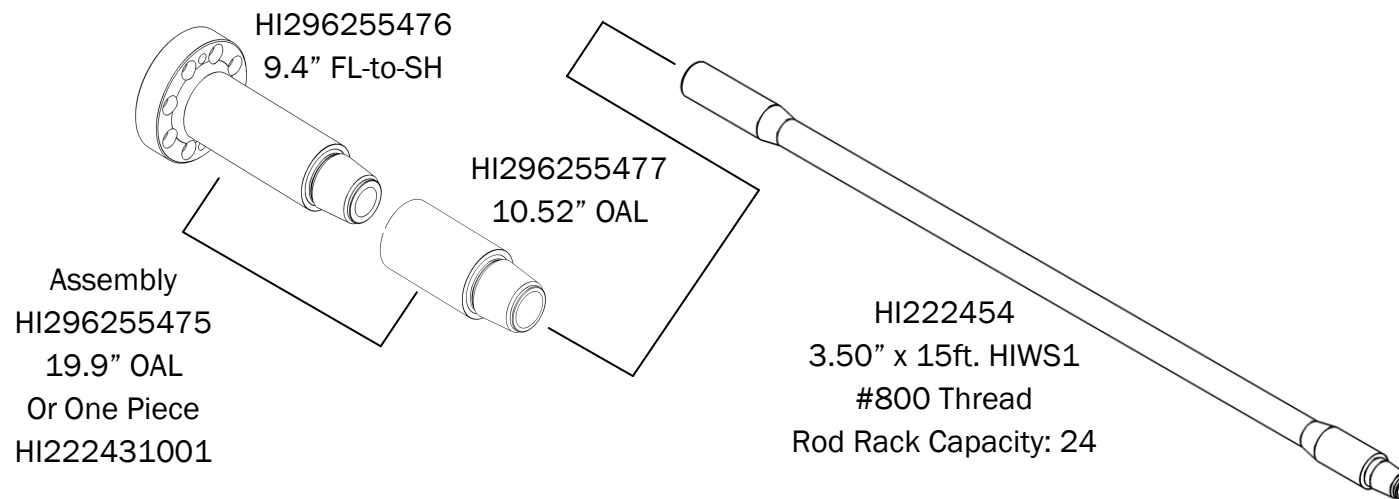

Possible conversion machine
Confirm thread type before ordering

(* indicates non-stock item)

Vermeer®

D50x100, D50x100A

Component Road Map

OR

(*) indicates non-stock item

Vermeer®

D55x100, D75x100

Component Road Map

OR

(* indicates non-stock item)

OR

OR