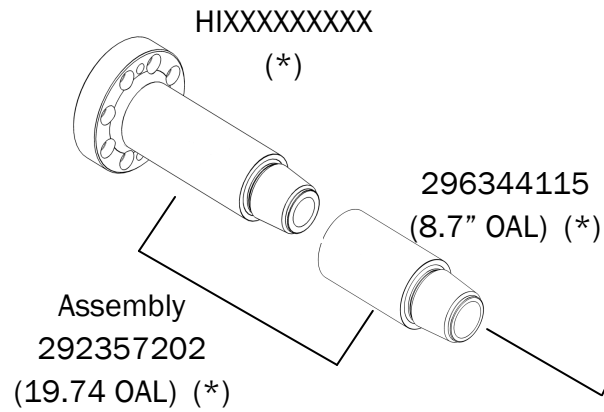

D10x14

FOR USE WITH
INTEGRAL
DRIVE CHUCK

HI296276507
10" OAL

HI219006
1.66 x 10ft. HIWS1
#200 Thread
Rod Rack Capacity: 35

HI276261001
(1.625" LPT)
20" OAL

D10x15

HI296255344 (*)
7" FL-to-SH

HI296255351
6" OAL

FOR USE WITH
INTEGRAL
DRIVE CHUCK

HI296291966
12.6" OAL

HI230993
1.90 x 10ft. HIWS1
#250 Thread
Rod Rack Capacity: 40

HI234840001
(2.125" LPT)
20" OAL

HI240895001
(1.625" LPT)
20" OAL

D20x22

D20x22 Series II

Possible conversion machine
Confirm thread type before ordering

(* indicates non-stock item)

Vermeer®

D50x100, D50x100A

Component Road Map

OR

(*) indicates non-stock item

Vermeer®

D55x100, D75x100

Component Road Map

OR

(* indicates non-stock item)

OR

OR