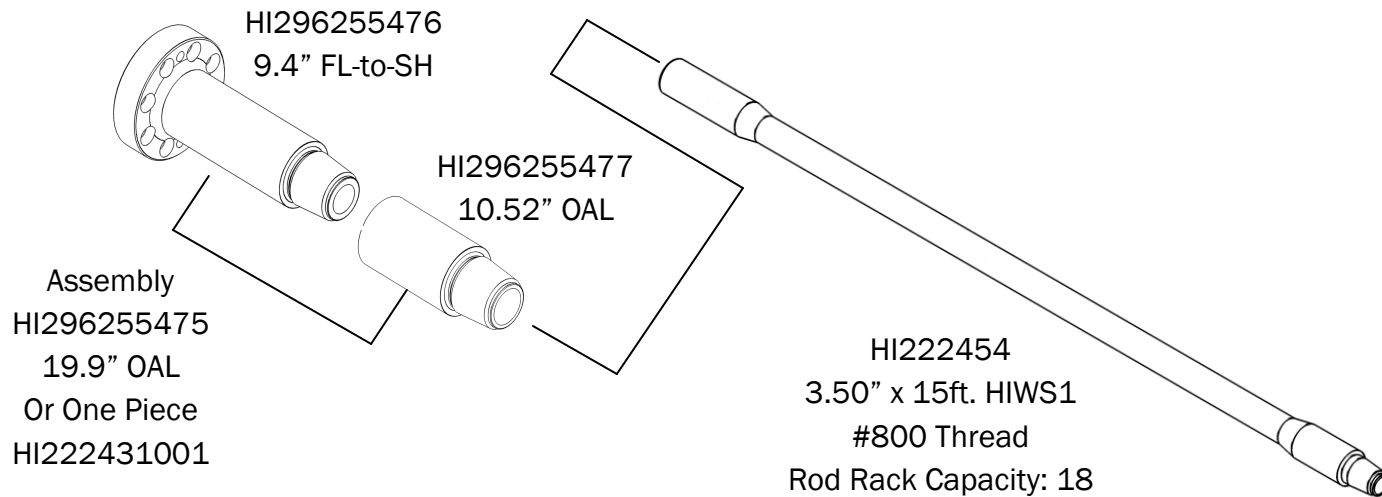

Possible conversion machine
Confirm thread type before ordering

(* indicates non-stock item)

Vermeer®

D50x100, D50x100A

Component Road Map

OR

(*) indicates non-stock item

Vermeer®

D55x100, D75x100

Component Road Map

OR

(* indicates non-stock item)

OR

OR