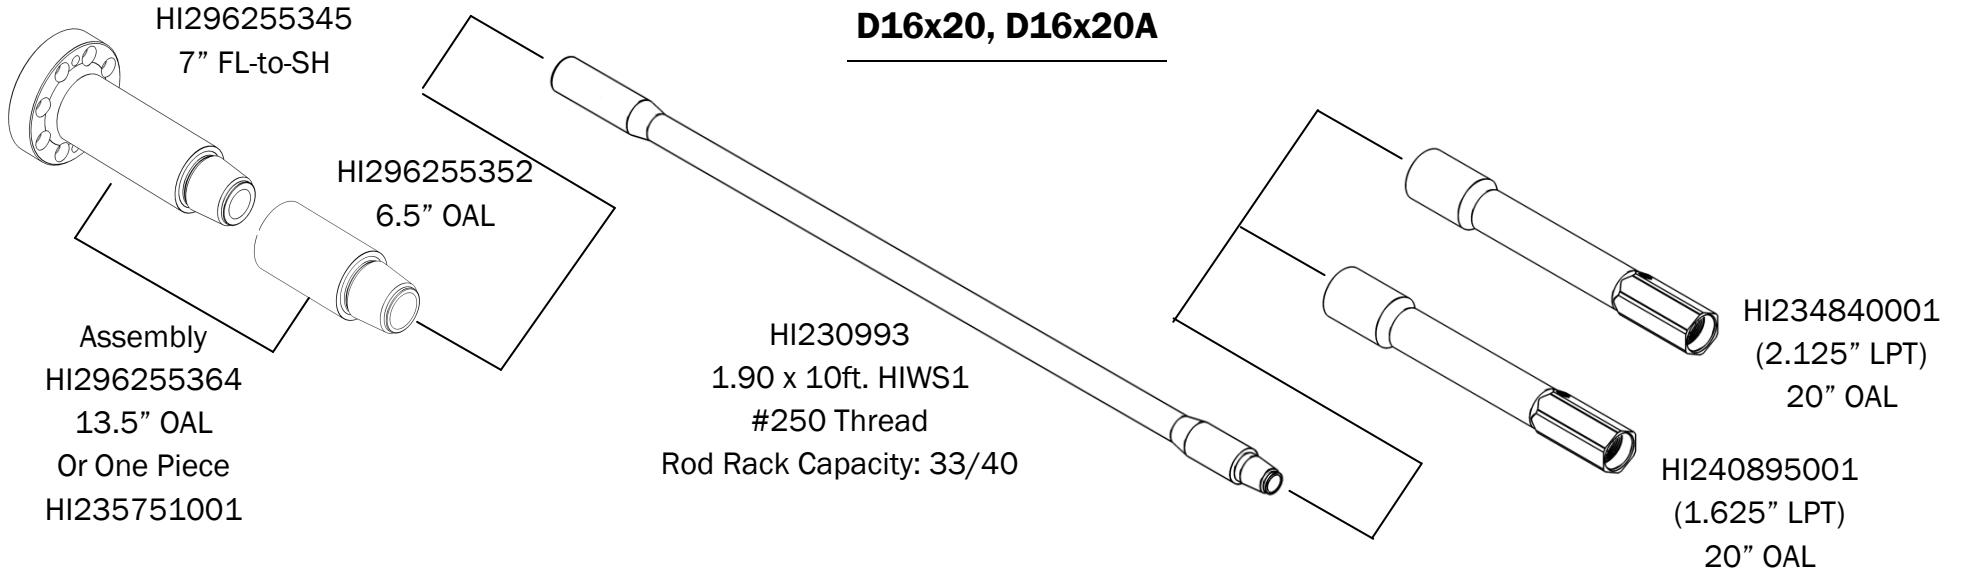

D10x14

FOR USE WITH
INTEGRAL
DRIVE CHUCK

HI296276507
10" OAL

HI219006
1.66 x 10ft. HIWS1
#200 Thread
Rod Rack Capacity: 35

HI276261001
(1.625" LPT)
20" OAL

D10x15

HI296255344 (*)
7" FL-to-SH

HI296255351
6" OAL

Assembly
HI296255363 (*)
13" OAL
Or One Piece
HI236301001 (*)

HI219006
1.66 x 10ft. HIWS1
#200 Thread
Rod Rack Capacity: 44

HI276261001
(1.625" LPT)
20" OAL

FOR USE WITH
INTEGRAL
DRIVE CHUCK

D16x20 Series II

FOR USE WITH
INTEGRAL
DRIVE CHUCK

HI296291966
12.6" OAL

HI230993
1.90 x 10ft. HIWS1
#250 Thread
Rod Rack Capacity: 40

HI234840001
(2.125" LPT)
20" OAL

HI240895001
(1.625" LPT)
20" OAL

D20x22

D20x22 Series II

FOR USE WITH
INTEGRAL DRIVE
CHUCK

Vermeer®

D24x40, D24x40A

Component Road Map

Vermeer®

D24x40 Series II

Component Road Map

Possible conversion machine - Confirm thread type before ordering parts