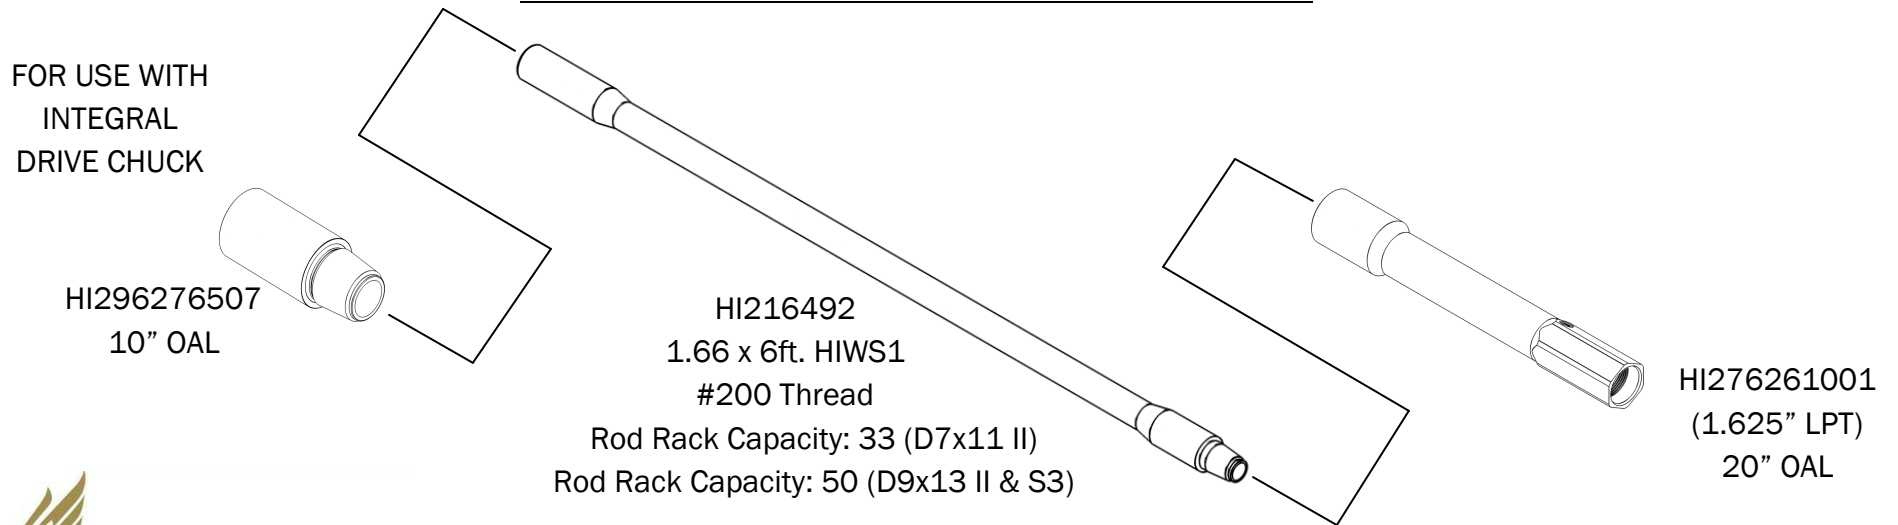

FOR USE WITH
INTEGRAL DRIVE
CHUCK

HI296276507
10" OAL

HI222394
1.315 x 6ft. HIWS1
#200 Thread
Rod Rack Capacity: 25

HI276261001
(1.625" LPT)
20" OAL

D7x11 Series II, D9x13 Series II, D9x13 S3

(* indicates non-stock item)

D10x14

FOR USE WITH
INTEGRAL
DRIVE CHUCK

HI296276507
10" OAL

HI219006
1.66 x 10ft. HIWS1
#200 Thread
Rod Rack Capacity: 35

HI276261001
(1.625" LPT)
20" OAL

D10x15

HI296255344 (*)
7" FL-to-SH

HI296255351
6" OAL

Assembly
HI296255363 (*)
13" OAL
Or One Piece
HI236301001 (*)

HI219006
1.66 x 10ft. HIWS1
#200 Thread
Rod Rack Capacity: 44

HI276261001
(1.625" LPT)
20" OAL

FOR USE WITH
INTEGRAL
DRIVE CHUCK

D16x20 Series II

FOR USE WITH
INTEGRAL
DRIVE CHUCK

HI296291966
12.6" OAL

HI230993
1.90 x 10ft. HIWS1
#250 Thread
Rod Rack Capacity: 40

HI234840001
(2.125" LPT)
20" OAL

HI240895001
(1.625" LPT)
20" OAL

D20x22

D20x22 Series II