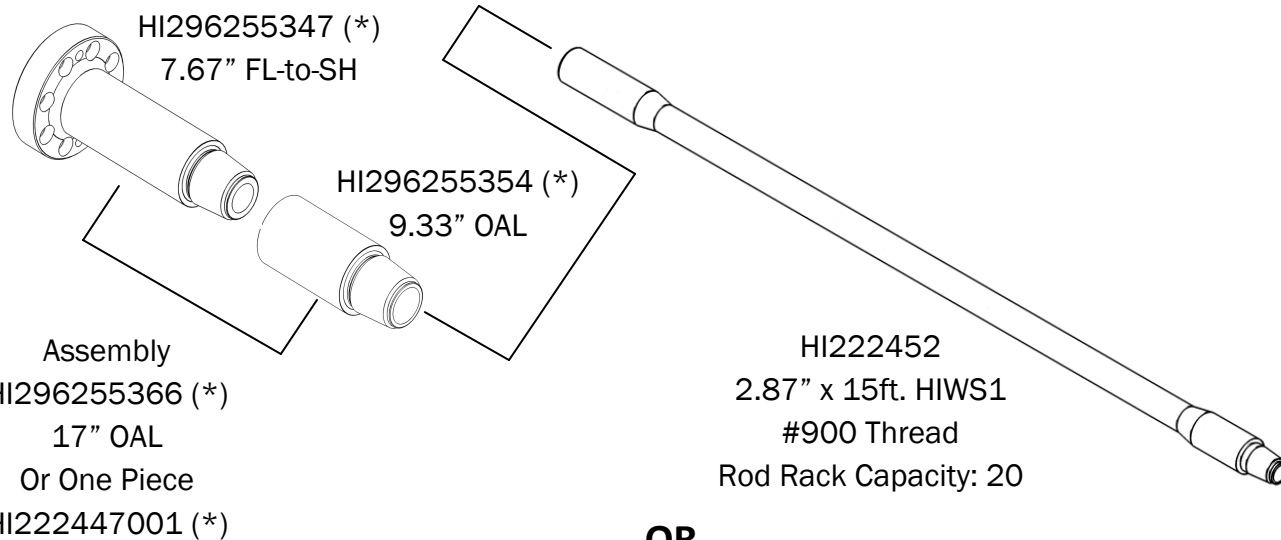

Possible conversion machine
Confirm thread type before ordering

(* indicates non-stock item)

Vermeer®

D50x100, D50x100A

Component Road Map

OR

(*) indicates non-stock item

Vermeer®

D55x100, D75x100

Component Road Map

OR

(* indicates non-stock item)

OR

OR