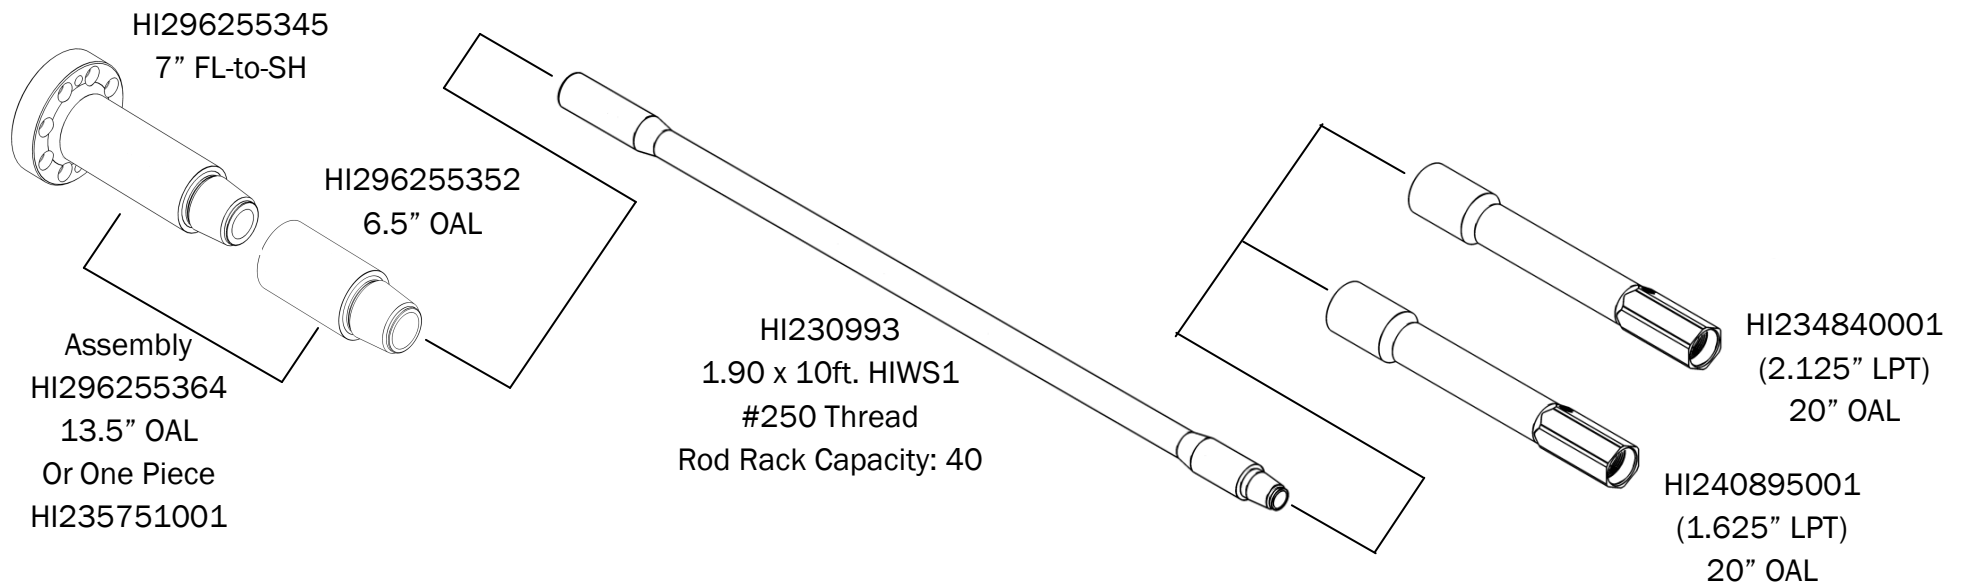

D10x14

FOR USE WITH
INTEGRAL
DRIVE CHUCK

HI296276507
10" OAL

HI219006
1.66 x 10ft. HIWS1
#200 Thread
Rod Rack Capacity: 35

HI276261001
(1.625" LPT)
20" OAL

D10x15

HI296255344 (*)
7" FL-to-SH

HI296255351
6" OAL

Assembly
HI296255363 (*)
13" OAL
Or One Piece
HI236301001 (*)

HI219006
1.66 x 10ft. HIWS1
#200 Thread
Rod Rack Capacity: 44

HI276261001
(1.625" LPT)
20" OAL

FOR USE WITH
INTEGRAL
DRIVE CHUCK

D16x20 Series II

FOR USE WITH
INTEGRAL
DRIVE CHUCK

HI296291966
12.6" OAL

HI230993
1.90 x 10ft. HIWS1
#250 Thread
Rod Rack Capacity: 40

HI234840001
(2.125" LPT)
20" OAL

HI240895001
(1.625" LPT)
20" OAL

D20x22

D20x22 Series II

FOR USE WITH
INTEGRAL DRIVE
CHUCK

Vermeer®

D24x40, D24x40A

Component Road Map

Vermeer®

D24x40 Series II

Component Road Map

Possible conversion machine - Confirm thread type before ordering parts