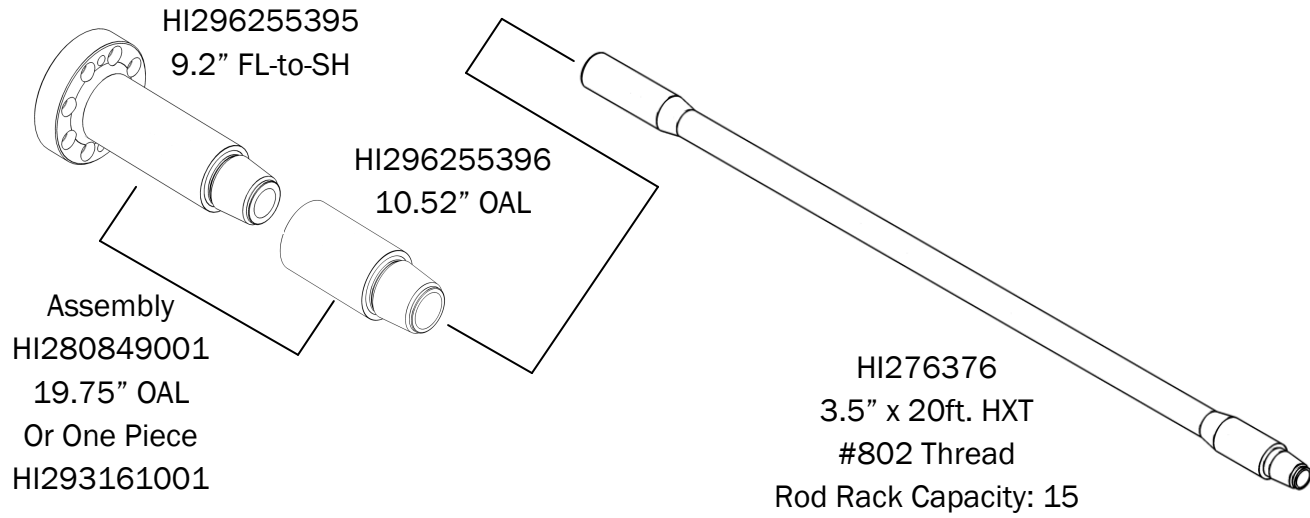

Possible conversion machine
Confirm thread type before ordering

(* indicates non-stock item)

Vermeer®

D50x100, D50x100A

Component Road Map

OR

(*) indicates non-stock item

Vermeer®

D55x100, D75x100

Component Road Map

OR

(* indicates non-stock item)

OR

OR