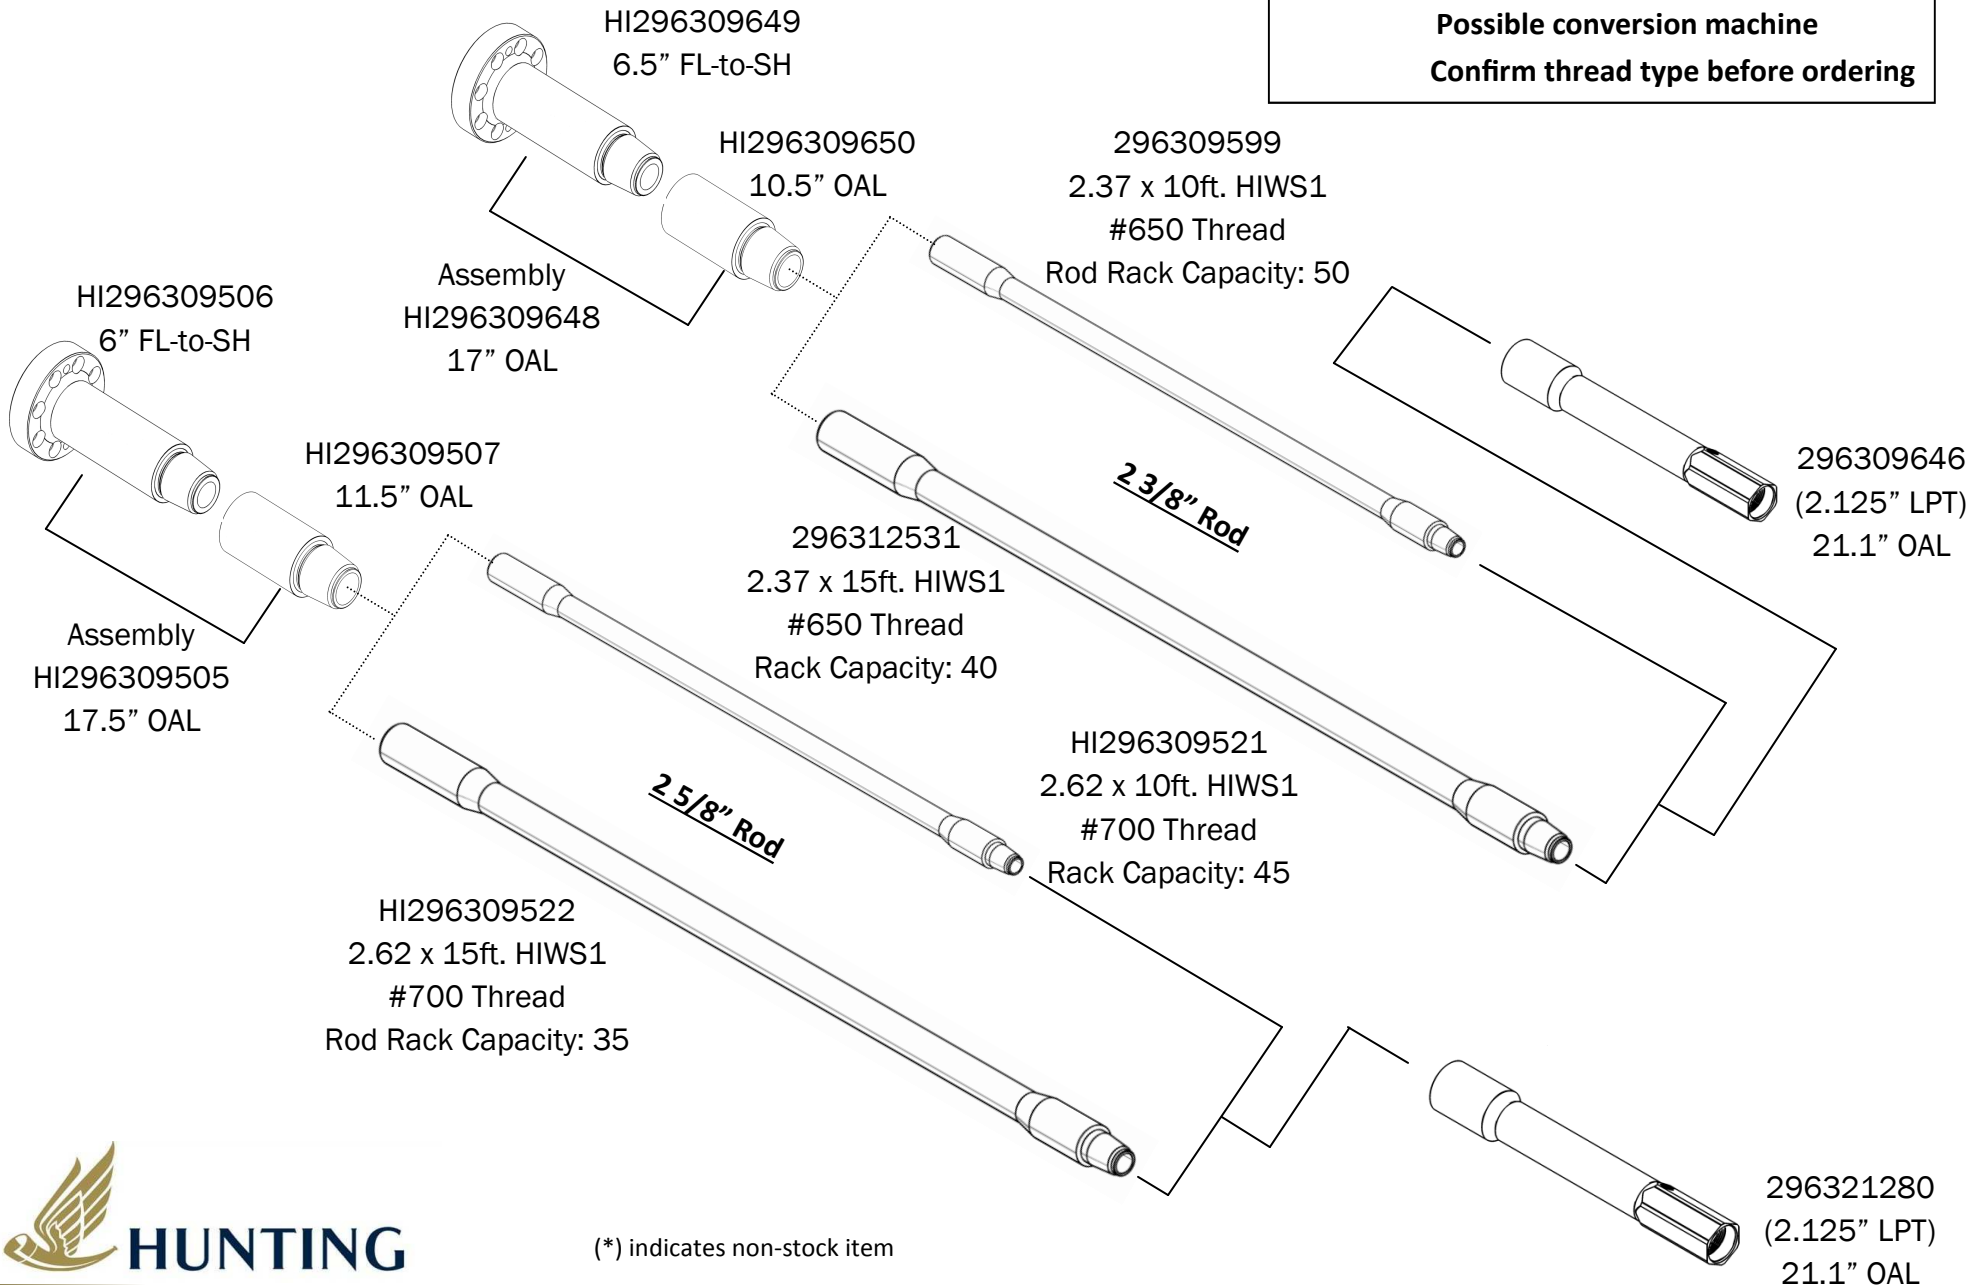

D10x14

FOR USE WITH
INTEGRAL
DRIVE CHUCK

HI296276507
10" OAL

HI219006
1.66 x 10ft. HIWS1
#200 Thread
Rod Rack Capacity: 35

HI276261001
(1.625" LPT)
20" OAL

D10x15

HI296255344 (*)
7" FL-to-SH

HI296255351
6" OAL

FOR USE WITH
INTEGRAL DRIVE
CHUCK

Vermeer®

D24x40, D24x40A

Component Road Map

Vermeer®

D24x40 Series II

Component Road Map

Possible conversion machine - Confirm thread type before ordering parts

Possible conversion machine
Confirm thread type before ordering

(* indicates non-stock item)

Vermeer®

D50x100, D50x100A

Component Road Map

OR

(*) indicates non-stock item

Vermeer®

D55x100, D75x100

Component Road Map

OR

(* indicates non-stock item)

OR

OR