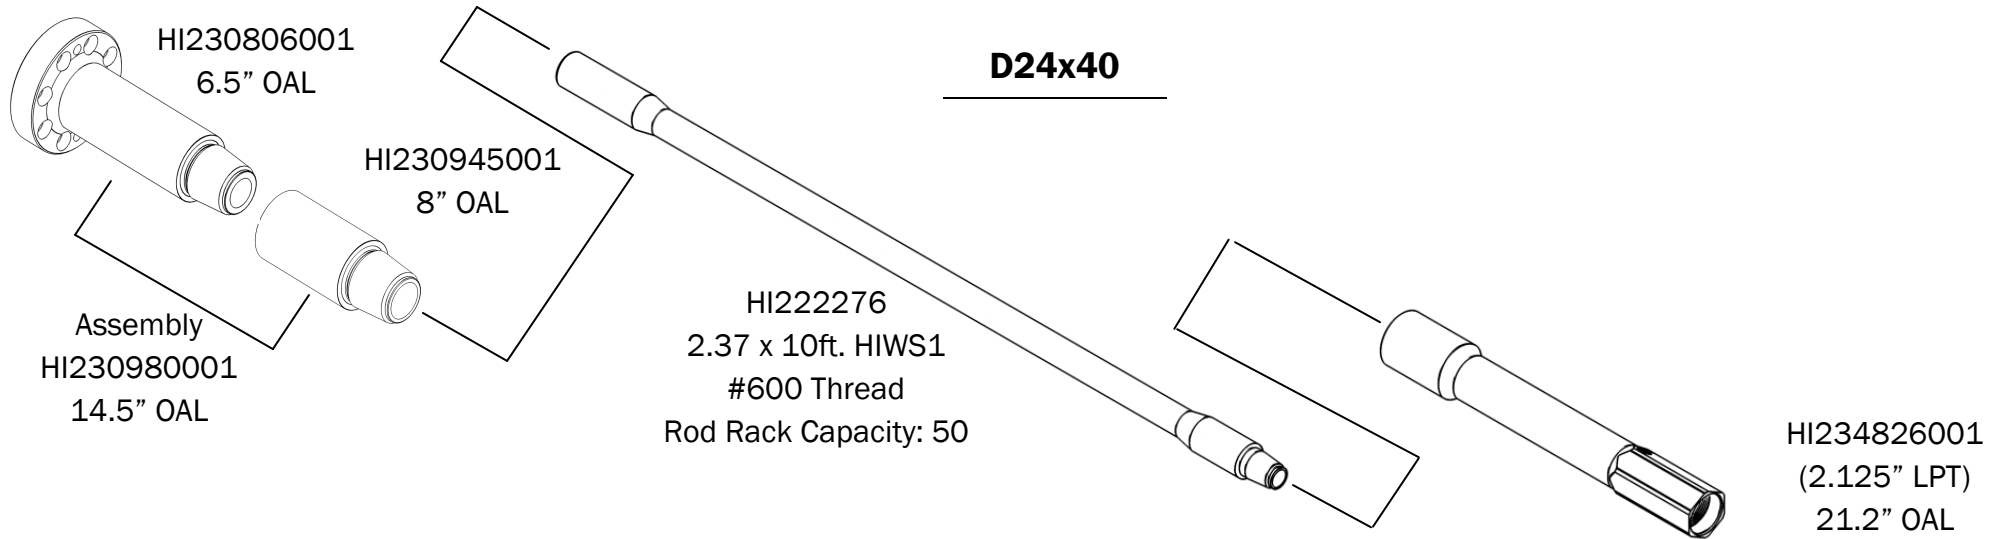

D10x14

FOR USE WITH
INTEGRAL
DRIVE CHUCK

HI296276507
10" OAL

HI219006
1.66 x 10ft. HIWS1
#200 Thread
Rod Rack Capacity: 35

HI276261001
(1.625" LPT)
20" OAL

D10x15

HI296255344 (*)
7" FL-to-SH

HI296255351
6" OAL

FOR USE WITH
INTEGRAL
DRIVE CHUCK

HI296291966
12.6" OAL

HI230993
1.90 x 10ft. HIWS1
#250 Thread
Rod Rack Capacity: 40

HI234840001
(2.125" LPT)
20" OAL

HI240895001
(1.625" LPT)
20" OAL

D20x22

D20x22 Series II

FOR USE WITH
INTEGRAL DRIVE
CHUCK

Vermeer®

D24x40, D24x40A

Component Road Map

Vermeer®

D24x40 Series II

Component Road Map

Possible conversion machine - Confirm thread type before ordering parts

Possible conversion machine
Confirm thread type before ordering

(* indicates non-stock item)

Vermeer®

D50x100, D50x100A

Component Road Map

OR

(*) indicates non-stock item

Vermeer®